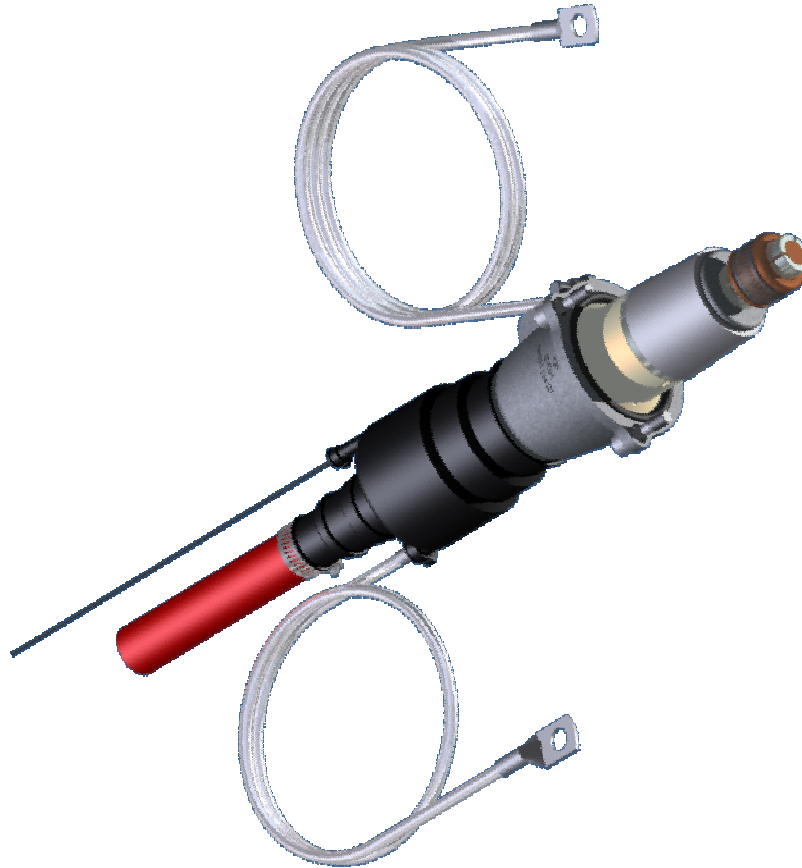

0 = 250 A

1 = 630 A

3 = 1250 A

STANDARD EN50181

Is a screened separable connector for cable connection to Switchgear and transformer.

“MALE”

menu

INNEX CONNECTOR

Size 0 = 24 kV – 250A

INNEX CONNECTOR

Size 1 = 36 kV – 630A

INNEX CONNECTOR

Size 1 = 52 kV – 1250A

menu